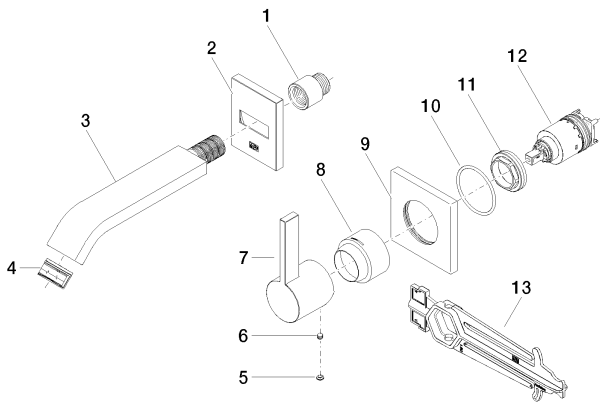

### Required article

NO IMAGE

AVAILABLE

35 860 970-90 0010

Rough for wall-mounted  
faucet mixer on right -

**Sink - IMO**

Wall-mounted single-lever mixer without drain - polished chrome

Article number: 36 861 670-00 0010

**Spare parts list**

Number	Item Number	Designation	Number of units
1	09 24 03 072 10 90	nipple	1
2	90 27 67 005 00-00	rosette	1
3	04 28 22 243 00-00	spout	1
4	90 29 03 118 00 90	aerator	1
5	90 31 20 087 00-00	plug	1
6	04 31 11 112 00 90	pin	1
7	09 20 67 004-00	handle	1
8	09 11 02 530-00	cover	1
9	09 27 78 039-00	rosette	1
10	09 14 10 049 90	seal	1
11	09 24 04 105 90	nut	1
12	90 15 05 064 01 90	cartridge	1
13	09 30 09 064 90	key	1