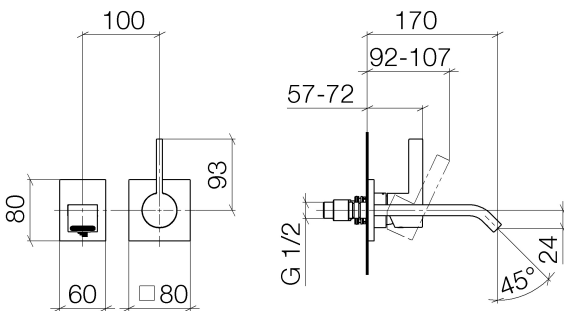

## Sink - IMO

Wall-mounted single-lever mixer without drain - polished chrome

Article number: 36 861 670-00 0010

- 6-3/4" Projection
- Rigid spout
- Rectangular aerated stream
- Spout hole diameter 1-1/2"
- Hole diameter single-lever mixer 2-1/4"
- 3-1/8" x 2-3/8" flange for spout
- Flange for mixer 3-1/8" x 3-1/8"
- Water flow rate limited to max. 1.2 gpm
- lead-free
- (ADA)

## Dimensional drawing

## Sink - IMO

Wall-mounted single-lever mixer without drain - polished chrome

Article number: 36 861 670-00 0010

All dimensions in mm / inch = mm x 0,0394